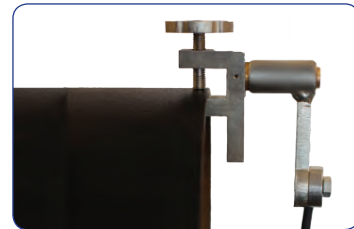

ROTARY EARTH CLAMP

No more tangled earth leads

Features and Advantages

- Attaches and detaches in seconds
- Makes up earth leads three ways - lug, clamp on and bare cable

A simple yet effective device eliminates earth lead twisting, tangling and unnecessary wear.

Provides a stable earth for circumferential welding of pipes and fittings and eliminates weld pinholes caused by poor earthing.

Anti-arc bearings take loads of up to 400 amps.

PART NO.	DESCRIPTION	WEIGHT	
REC1	Rotary Earth Clamp	1.8kg	4.0lbs